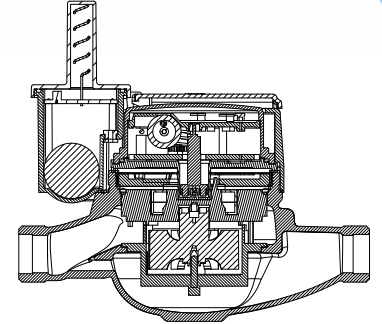

BAYLAN

WATER METERS

TK-4 RF

Multi jet Dry type

Water Meter

GENERAL

LoRa & wM-Bus Smart Water Meter

- Compact design; meter and communication module in the same housing
- Integrated Lora module-chipset allows both LORA and FSK modulation
- Supports LoRaWAN™ - Class A Protocol
- Supports Wireless MBUS Protocol
- Supports LoRaWAN™ and Wireless MBUS Protocols simultaneously (Optional)
- Selectable Frequency Band EU 863-870 Mhz
- Power Supply 3.6V Lithium Battery • MID Certified
- Vacuumed/air-free mechanism suitable for tropical installation conditions
- Electrostatic epoxy painted body made of corrosion-resistant brass alloy
- Multi jet working principle assures a long service time
- Suitable for potable water and cold water up to 50°C
- Low pressure loss, high sensitivity at initial flow
- Special glass with high resistance to pressure and impact
- Star wheels indicator ready for optical pulse read-out
- 3 years of warranty • Integrated strainer and non-return valve
- Almost no maintenance
- Service and spare parts available for 10 years

PERFORMANCE DATA

Overload Flowrate	Q4	m³/h	3,125									
Permanent Flowrate	Q3	m³/h	2,5									
Transitional Flowrate	Q2	m³/h	0,040	0,032	0,025	0,02	0,016	0,1	0,08	0,0635	0,05	
Minimum Flowrate	Q1	m³/h	0,025	0,02	0,0156	0,0125	0,010	0,0625	0,05	0,03968	0,0312	
Q3/Q1 (MI-001 OIML R49)			100	125	160	200	250	40	50	63	80	
Mounting on the network			H					V				
Maximum Registration Capacity			9999 / 99999 / 99999,99 / 99999,999									
Initial Flowrate	Qi	l/h	5									
Maximum Working Pressure		bar	16									
Maximum Working Temperature		°C	50									
Pressure Loss		bar	0,6									
Smallest Reading Resolution		m³	0,00005									
Class			Class 1 / Class 2									

DIMENSIONS