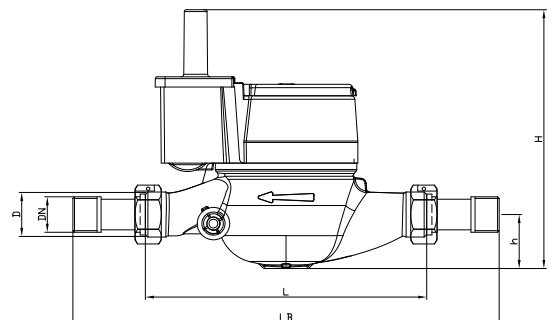

#### DIMENSIONS

Nominal diameter	DN	15	mm
Connecting diameter	D	G 3/4	B
Total overall meter height	H	151	mm
Axis height	h	33	mm
Width	B	85	mm
Length	L	165	mm
Length with connections	LB	245	mm
Unit weight		1,21	kg
Package Weight (without connect)		6,81	kg
Package Weight (with connect)		7,56	kg
Quantity per package		5	pcs
Package dimensions		19x54x23	cm